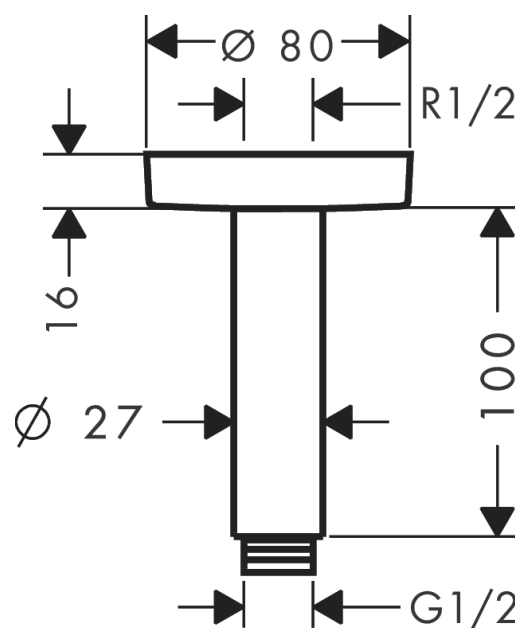

## Ceiling connector S 10 cm

Surfaces: **Brushed Bronze** Article Number: **27393140**

#### product features

- length: 100 mm
- shaft  $\varnothing$ : 27 mm
- purpose of use: also usable as an extension
- installation type: exposed installation
- material: brass
- connection type: G  $\frac{1}{2}$  NPT
- connection thread G  $\frac{1}{2}$
- connection dimension DN15

### Scale drawing

Ceiling connector S 10 cm  
Surfaces: **Brushed Bronze**

Article Number: **27393140**

## Exploded Drawing

Year of production: >12/20

**Ceiling connector S 10 cm**

Surfaces: **Brushed Bronze**

Article Number: **27393140**

**Spare part list**

Year of production: >12/20

Pos.	Description	Article Number	Price	PU
1	connecting thread	95188000	-	1
2	mounting kit	95208000	-	1
3	O-ring 34x2	98383000	-	1
4	escutcheon Ø 80 mm	92122140	-	1
5	shower arm	27479140	-	1
6	O-ring 16x2	98133000	-	1