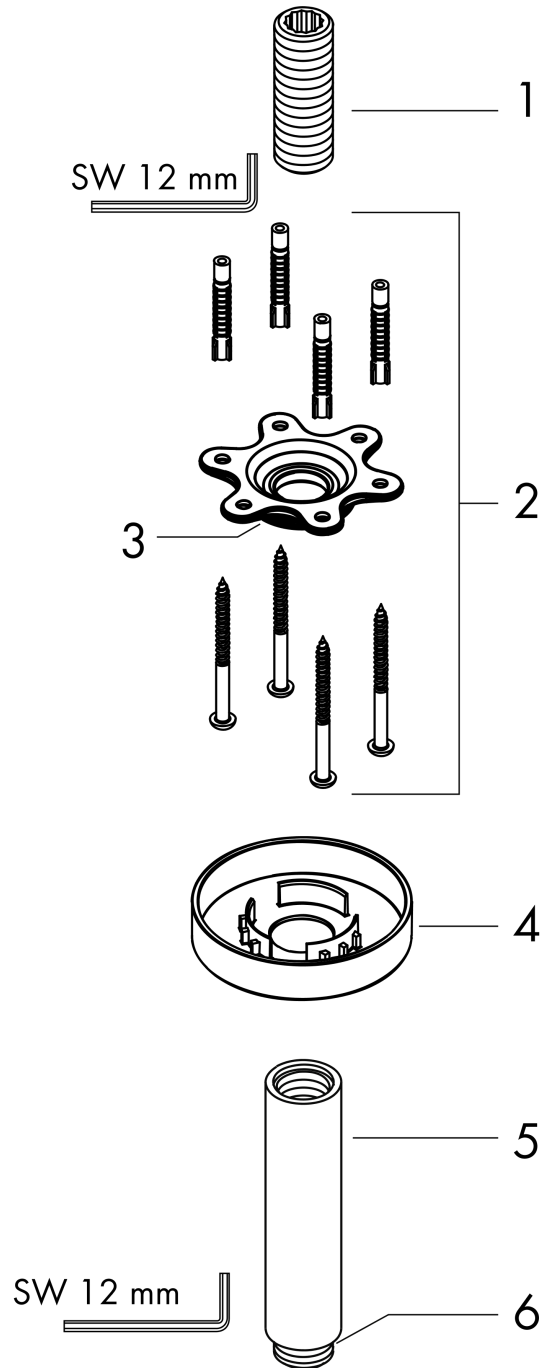

## Ceiling connector S 10 cm

Surfaces: **Brushed Bronze** Article Number: **27393140**

#### product features

- length: 100 mm
- shaft  $\varnothing$ : 27 mm
- purpose of use: also usable as an extension
- installation type: exposed installation
- material: brass
- connection type: G  $\frac{1}{2}$  NPT
- connection thread G  $\frac{1}{2}$
- connection dimension DN15

### Scale drawing

Ceiling connector S 10 cm  
Surfaces: **Brushed Bronze**

Article Number: **27393140**

## Exploded Drawing

Year of production: >12/20

**Ceiling connector S 10 cm**

Surfaces: **Brushed Bronze**

Article Number: **27393140**

**Spare part list**

Year of production: >12/20

Pos.	Description	Article Number	Price	PU
1	connecting thread	95188000	-	1
2	mounting kit	95208000	-	1
3	O-ring 34x2	98383000	-	1
4	escutcheon Ø 80 mm	92122140	-	1
5	shower arm	27479140	-	1
6	O-ring 16x2	98133000	-	1